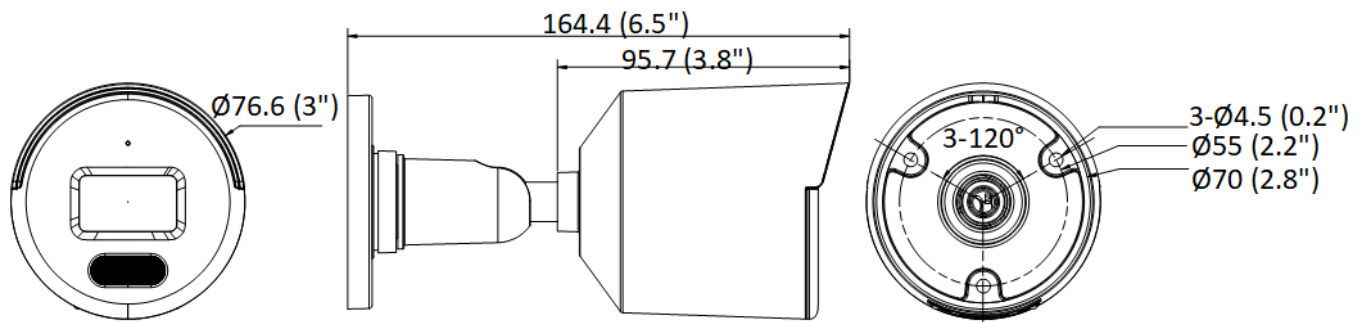

▪ **Dimension**

Unit: mm (inch)

▪ **Accessory**

▪ **Optional**

DS-1280ZJ-XS

Junction Box